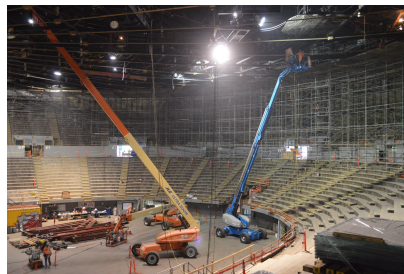

The Forum Jobsite